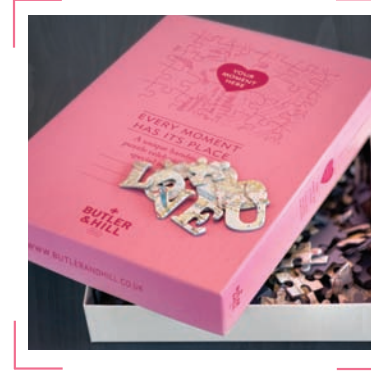

We First Met Here

Mark the place you first met

Our fantastic personalized “We First Met Here” zip code puzzle is a unique and romantic site-centered jigsaw puzzle perfect to commemorate a wedding, anniversary or birth date for a loved one. The map-based jigsaw contains individual pieces that spell out “I LOVE YOU”, and the centerpiece is shaped like a heart (this could be the location of a restaurant, office, shop or anywhere you first met).

RSP $39.95